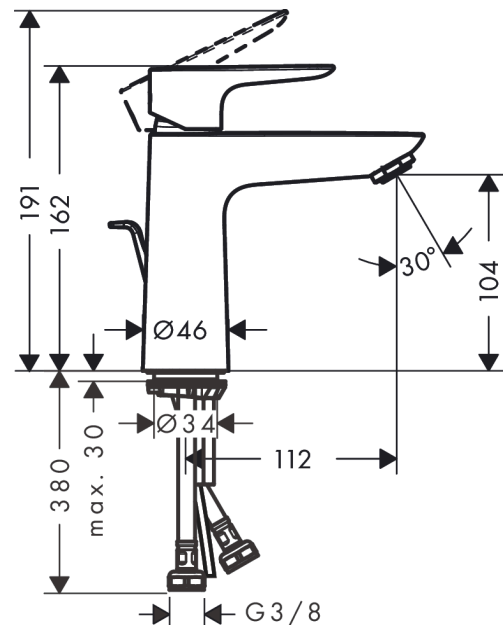

Talis E

Single lever basin mixer 110 with pop-up waste set

Finish: **Matt Black** Article Number: **71710670**

Description

product features

- consists of: single lever basin mixer, waste set
- ComfortZone: 110
- projection: 112 mm
- spout height: 104 mm
- handle variant: lever handle
- spray type: normal spray
- maximum flow rate at 3 bar: 5 l/min
- ceramic cartridge
- temperature limitation adjustable
- suitable for continuous flow water heaters
- pop-up waste set G 1¼
- material waste set: metal
- connection type: G ¾ hose connections
- connection dimension: DN15
- EU taxonomy: max. 6 l/min - Substantial Contribution (SC) possible

Technology

Design awards

Product image

Scale drawing

Talis E
Single lever basin mixer 110 with pop-up waste set
 Finish: **Matt Black** Article Number: **71710670**

Flowchart

Talis E
Single lever basin mixer 110 with pop-up waste set
 Finish: **Matt Black** Article Number: **71710670**

Exploded Drawing

Year of production: >08/19

Talis E
Single lever basin mixer 110 with pop-up waste set
 Finish: **Matt Black** Article Number: **71710670**

Spare part list

Year of production: >08/19

Pos.	Description	Article Number	PC	PU
1	handle	92687670	60	1
2	screw cover	95704000	1	1
3	flange	92625670	58	1
4	nut	92689000	7	1
5	O-ring 25x1,5	98146000	1	1
6	O-ring 27x1,5	92527000	4	1
7	cartridge, assy	97685000	11	1
8	seal	98865000	8	1
9	adapter for cartridge	92628000	6	1
10	adapter for cartridge	98866000	8	1
11	O-ring 23x2	98398000	1	1
12	aerator M24x1 (5 l/min)	13185670	56	1
13	screw M8 x 68	97736000	2	1
14	seal	97608000	2	1
15	fixing set	96016000	8	1
16	pull rod	96657670	54	1
17	connection hose 450 mm M8x0,75 G3/8	97206000	8	1
18	O-ring 7x1,5	98422000	1	1
a	pop up waste	94139670	64	1