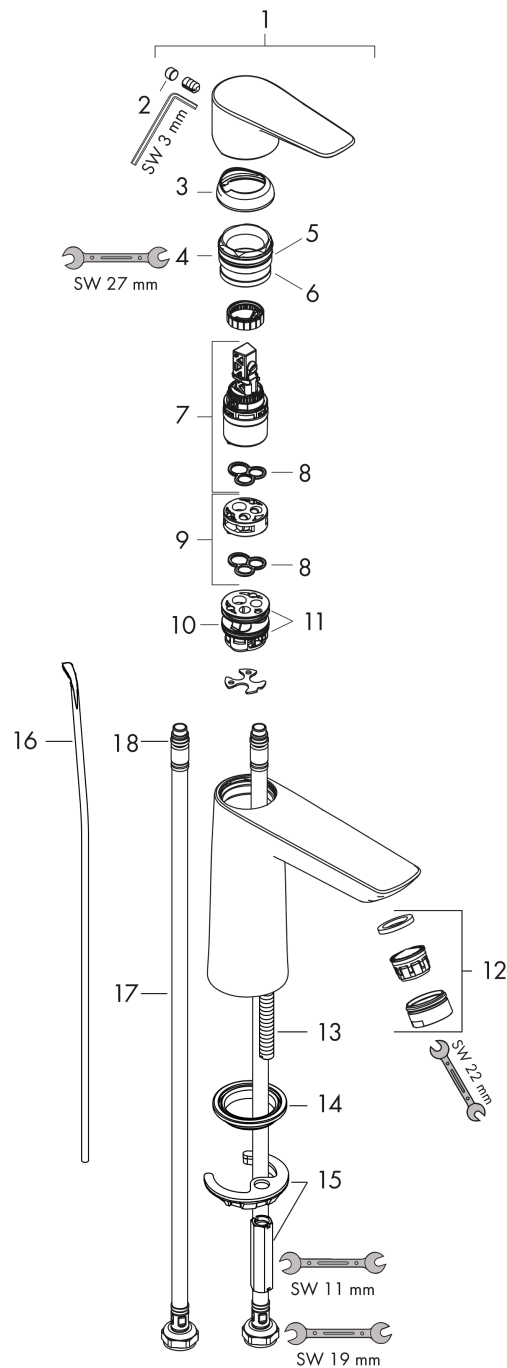

Talis E

Single lever basin mixer 110 with pop-up waste set

Finish: **Matt Black** Article Number: **71710670**

Description

product features

- consists of: single lever basin mixer, waste set
- ComfortZone: 110
- projection: 112 mm
- spout height: 104 mm
- handle variant: lever handle
- spray type: normal spray
- maximum flow rate at 3 bar: 5 l/min
- ceramic cartridge
- temperature limitation adjustable
- suitable for continuous flow water heaters
- pop-up waste set G 1¼
- material waste set: metal
- connection type: G ¾ hose connections
- connection dimension: DN15
- EU taxonomy: max. 6 l/min - Substantial Contribution (SC) possible

Technology

Design awards

Product image

Scale drawing

Talis E
Single lever basin mixer 110 with pop-up waste set
 Finish: **Matt Black** Article Number: **71710670**

Flowchart

Talis E
Single lever basin mixer 110 with pop-up waste set
 Finish: **Matt Black** Article Number: **71710670**

Exploded Drawing

Year of production: >08/19

Talis E
Single lever basin mixer 110 with pop-up waste set
 Finish: **Matt Black** Article Number: **71710670**

Spare part list

Year of production: >08/19

Pos.	Description	Article Number	PC	PU
1	handle	92687670	60	1
2	screw cover	95704000	1	1
3	flange	92625670	58	1
4	nut	92689000	7	1
5	O-ring 25x1,5	98146000	1	1
6	O-ring 27x1,5	92527000	4	1
7	cartridge, assy	97685000	11	1
8	seal	98865000	8	1
9	adapter for cartridge	92628000	6	1
10	adapter for cartridge	98866000	8	1
11	O-ring 23x2	98398000	1	1
12	aerator M24x1 (5 l/min)	13185670	56	1
13	screw M8 x 68	97736000	2	1
14	seal	97608000	2	1
15	fixing set	96016000	8	1
16	pull rod	96657670	54	1
17	connection hose 450 mm M8x0,75 G3/8	97206000	8	1
18	O-ring 7x1,5	98422000	1	1
a	pop up waste	94139670	64	1