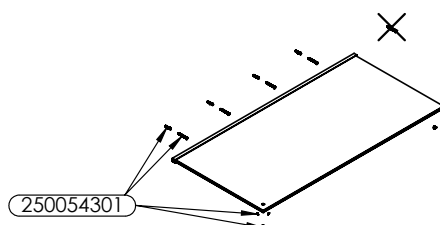

100278918 CHASIS SUELO MB ONE 100CM

Metallic texturized black console with tempered glass shelf in matt black finish. Compatible with the 100 cm ONE worktops.

Table of Components

POS.	SAP	ART.	QUANTITY
1	250054080	KIT ONE FRAME UNIT BLACK	1
2	250054090	TOWEL RAIL UNIT ONE 100 BLACK	1
3	250053986	SHELF MB ONE 100	1

250053986

[COMMERCIAL SET: 100278918] BALDA MB ONE 100CM

SPARE PARTS

POS.	SAP	ART.	QUANTITY
1	250054301	SCREWS KIT SHELF MB ONE	1