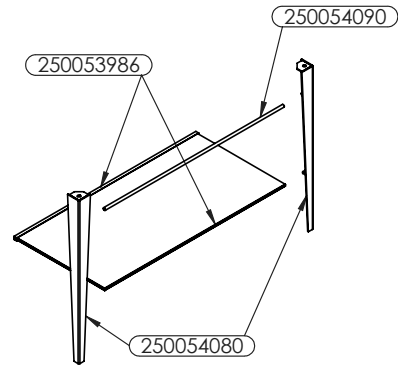

100278918 CHASIS SUELO MB ONE 100CM

Metallic texturized black console with tempered glass shelf in matt black finish. Compatible with the 100 cm ONE worktops.

Table of Components

POS.	SAP	ART.	QUANTITY
1	250054080	KIT ONE FRAME UNIT BLACK	1
2	250054090	TOWEL RAIL UNIT ONE 100 BLACK	1
3	250053986	SHELF MB ONE 100	1

250053986

[COMMERCIAL SET: 100278918] BALDA MB ONE 100CM

SPARE PARTS

POS.	SAP	ART.	QUANTITY
1	250054301	SCREWS KIT SHELF MB ONE	1