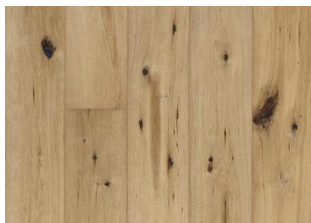

Other products in this collection

OAK CAMINO