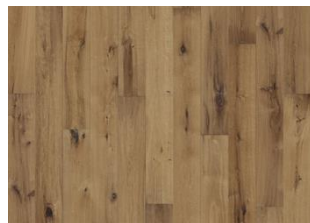

Other products in this collection

OAK STRAW