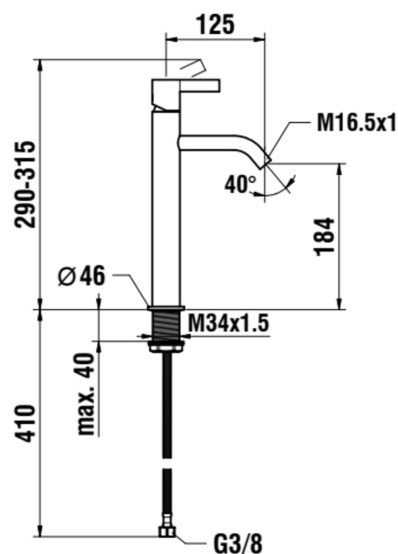

KARTELL LAUFEN

Column basin mixer, projection 125 mm, fixed spout, without pop-up waste, PVD rosegold brushed

DIMENSIONS

Length	1 mm
Width	1 mm
Height	1 mm

Acoustic level (dB) : Group 1 (Up to 20 dB)
 Aerator type : Honeycomb PCA
 Annual energy consumption (kWh/p.a.) : 354.76
 Application : Basin
 Faucet type : Single-lever
 Finish : PVD rosegold brushed

Fixed spout
 Flexible supply hoses included
 Flow rate (l/min - 3 bar) : 5.3
 Handle position : Top
 Installation type : Deck-mounted
 Net weight (kg) : 1.43

Spout position : High
 Type of cartridge : Ceramic Disc
 Waste type : Waste not included
 Water and energy-saving
 Water connection diameter : 3/8"

TECHNICAL DRAWINGS

COMPATIBLE WITH

Pop-up waste, "Automatic
Clic", 63 mm x G1 1/4",
PVD rose gold brushed

H3709891681041

Kartell LAUFEN

Kartell • LAUFEN transports you to a realm of ethereal beauty, where the ordinary dissolves into a bold fusion of colour, light, and design. This visionary collaboration redefines the bathroom, inviting you to shape a fluid, ever-evolving space, transforming it from mere function into a canvas for creativity and self-expression.