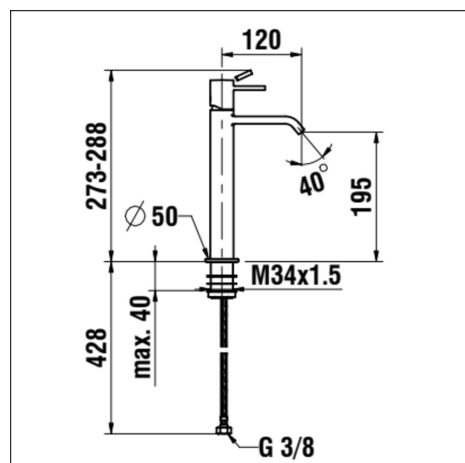

TECHNICAL DRAWINGS