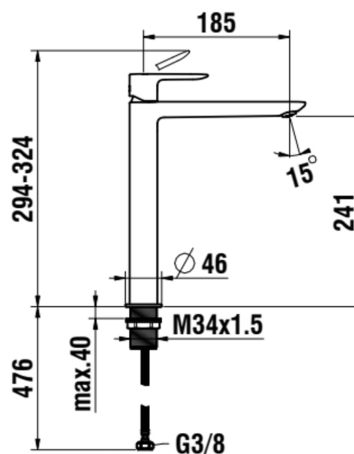

TECHNICAL DRAWINGS