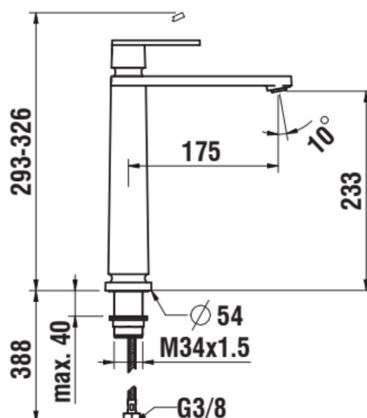

### DIMENSIONS

Length	1 mm
Width	1 mm
Height	1 mm

Acoustic level (dB) : Group 1 (Up to 20 dB)

Aerator type : Slim air

Annual energy consumption (kWh/p.a.) : 381.54

Application : Basin

Faucet type : Single-lever

Finish : PVD pale gold matt

Fixed spout

Flexible supply hoses included

Flow rate (l/min - 3 bar) : 5.7

Handle position : Top

Installation type : Deck-mounted

Net weight (kg) : 2.94

Spout position : High

Type of cartridge : Ceramic Disc

Water connection diameter : 3/8"

## TECHNICAL DRAWINGS