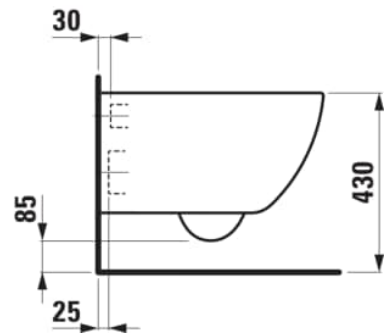

Fixing kit : EasyFit 3.0 included

Flushing system : Washdown

Installation type : Wall-hung

Net weight (kg) : 20

Outlet type : Horizontal

Rim type : Rimless Silent Flush

Shape : Soft

TECHNICAL DRAWINGS