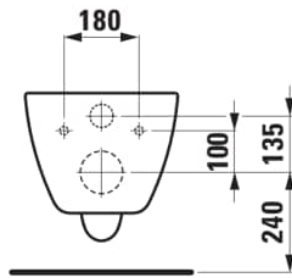

PRO X

Wall-hung WC, Silent flush, washdown,
EasyFit 3.0 fixation

COLOUR AND FINISH

000 White

OPTIONS

000 - standard option

SPECIFICATION TEXT

Wallhung WC rimless washdown, silent flush Laufen-PRO X, sanitary ceramic, for concealed cistern EN 997, EN 33, min. 4,5/3-l-flush, dimensions 360 x 540 x 355 mm, concealed trap, concealed fixation Laufen EasyFit 3.0 system M12 pre-installed

Fixing kit : EasyFit 3.0 included

Flushing system : Washdown

Installation type : Wall-hung

Net weight (kg) : 20

Outlet type : Horizontal

Rim type : Rimless Silent Flush

Shape : Soft

TECHNICAL DRAWINGS