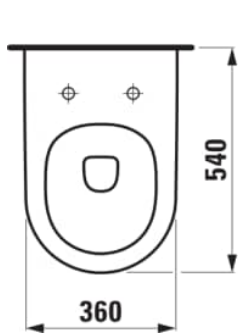

PRO X

Wall-hung WC, Silent flush, washdown,
EasyFit 3.0 fixation

COLOUR AND FINISH

000 White

OPTIONS

000 - standard option

SPECIFICATION TEXT

Wallhung WC rimless washdown, silent flush Laufen-PRO X, sanitary ceramic, for concealed cistern EN 997, EN 33, min. 4,5/3-l-flush, dimensions 360 x 540 x 355 mm, concealed trap, concealed fixation Laufen EasyFit 3.0 system M12 pre-installed

Fixing kit : EasyFit 3.0 included

Flushing system : Washdown

Installation type : Wall-hung

Net weight (kg) : 20

Outlet type : Horizontal

Rim type : Rimless Silent Flush

Shape : Soft

TECHNICAL DRAWINGS