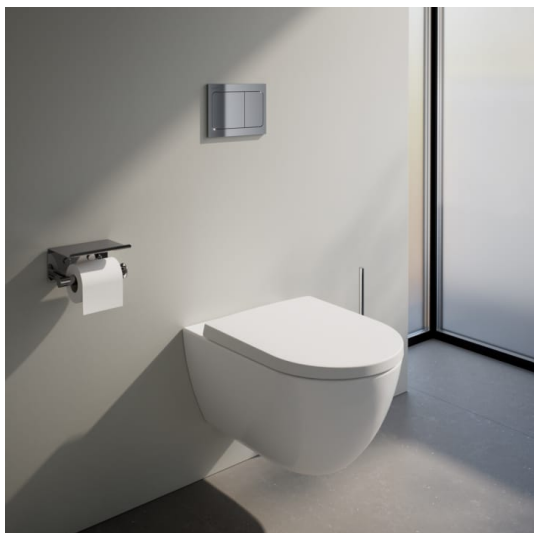

PRO X

Wall-hung WC, Silent flush, washdown,
EasyFit 3.0 fixation

COLOUR AND FINISH

000 White

OPTIONS

000 - standard option

SPECIFICATION TEXT

Wallhung WC rimless washdown, silent flush Laufen-PRO X, sanitary ceramic, for concealed cistern EN 997, EN 33, min. 4,5/3-l-flush, dimensions 360 x 540 x 355 mm, concealed trap, concealed fixation Laufen EasyFit 3.0 system M12 pre-installed

Special feature: rimless, silent flush (Vortex Flushing Technology), concealed surfaces directing water are fully glazed throughout, vacuum checked

Further options / accessories: Surface refinement LCC (only white), WC seat H891864, WC seat and cover H891862, WC seat and cover with automatic lowering H891863, H898966

Fixing kit : EasyFit 3.0 included

Flushing system : Washdown

Installation type : Wall-hung

Net weight (kg) : 20

Outlet type : Horizontal

Rim type : Rimless Silent Flush

Shape : Soft

TECHNICAL DRAWINGS

COMPATIBLE WITH

PRO X

Marking the third generation of this highly successful collection, PRO X integrates timeless aesthetics with cutting-edge technology to deliver maximum investment security. Designed to meet the needs of private homes, hospitality projects, and public spaces, it offers a versatile and contemporary solution for modern bathrooms.