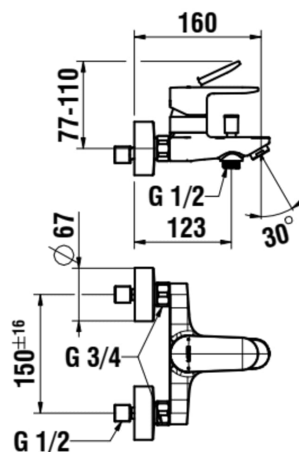

PRO X

Bath mixer, fittings distance 134-166 mm, projection 160 mm, with fittings, with synthetic flexible hose 1600 mm, with handspray Stella 80 1F

Application : Bath

Commodity Code/Import Code Number for Foreign Trad : 84818019

Faucet type : Single-lever

Flow rate of bath spout (l/min - 3 bar) : 18.36

Flow rate of hand shower (l/min - 3 bar) : 10.9

Installation type : Wall-mounted

Net weight (kg) : 1.4

TECHNICAL DRAWINGS