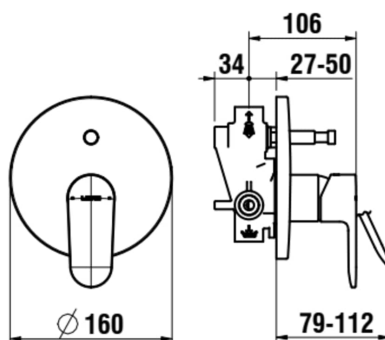

PRO X

Set for concealed bath mixer, with complete valve set

Application : Bath

Faucet type : Single-lever

Net weight (kg) : 1.5

Commodity Code/Import Code Number for Foreign Trad : 84818019

Installation type : Built-in

## TECHNICAL DRAWINGS